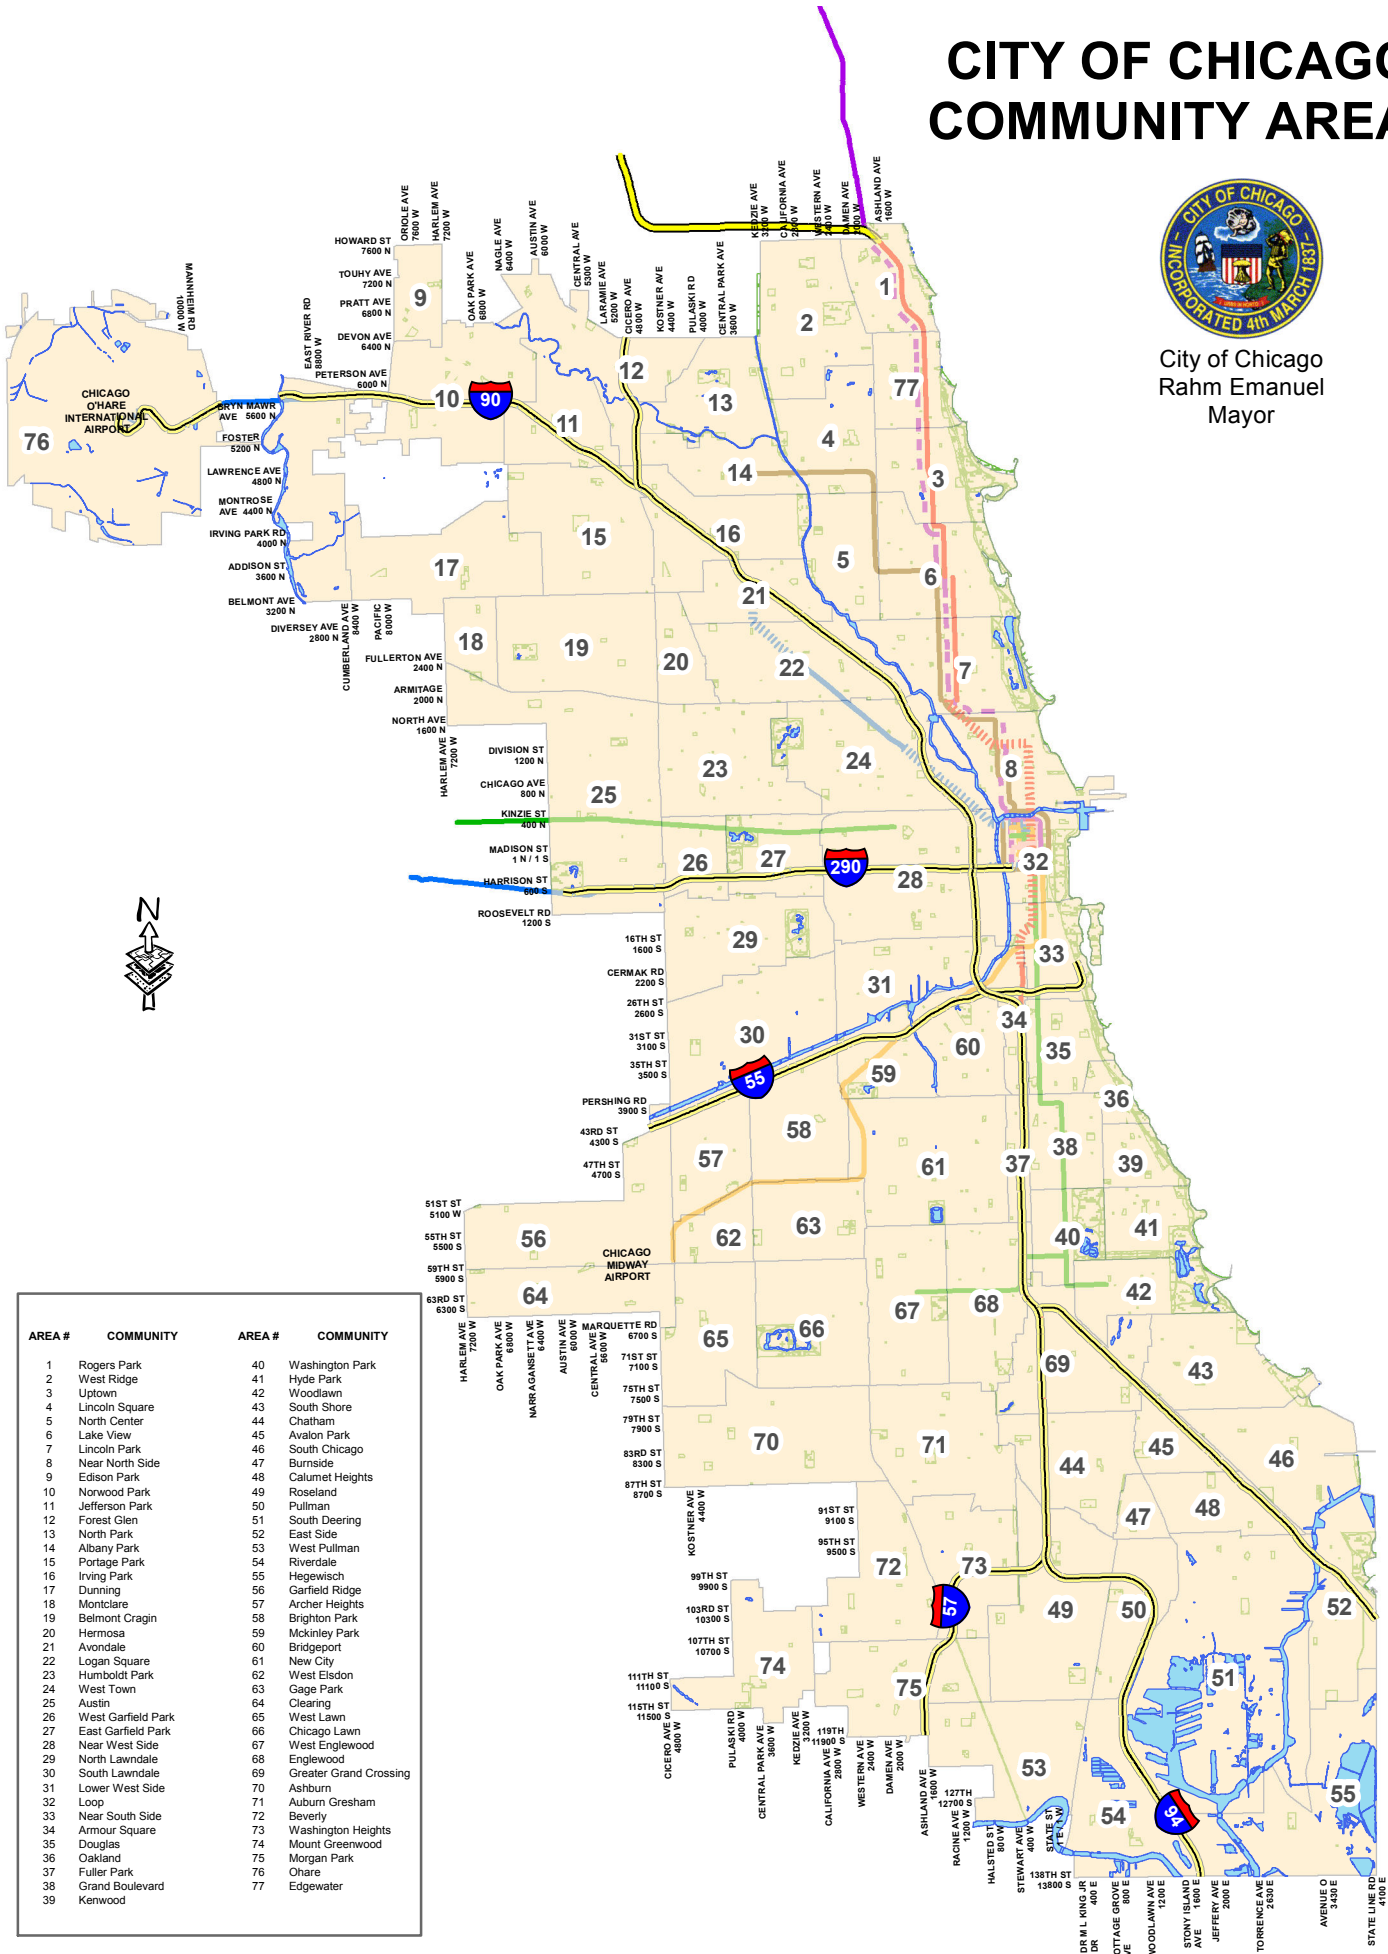

# CITY OF CHICAGO COMMUNITY AREAS

City of Chicago  
Rahm Emanuel  
Mayor

AREA #	COMMUNITY	AREA #	COMMUNITY
1	Rogers Park	40	Washington Park
2	West Ridge	41	Hyde Park
3	Uptown	42	Woodlawn
4	Lincoln Square	43	South Shore
5	North Center	44	Chatham
6	Lake View	45	Avalon Park
7	Lincoln Park	46	South Chicago
8	Near North Side	47	Burnside
9	Edison Park	48	Calumet Heights
10	Norwood Park	49	Roseland
11	Jefferson Park	50	Pulman
12	Forest Glen	51	South Deering
13	North Park	52	East Side
14	Albany Park	53	West Pullman
15	Portage Park	54	Riverdale
16	Irving Park	55	Hegewisch
17	Dunning	56	Garfield Ridge
18	Montclare	57	Archer Heights
19	Belmont Cragin	58	Brighton Park
20	Hermosa	59	Mckinley Park
21	Avondale	60	Bridgeport
22	Logan Square	61	New City
23	Humboldt Park	62	West Elsdon
24	West Town	63	Gage Park
25	Austin	64	Clearing
26	West Garfield Park	65	West Lawn
27	East Garfield Park	66	Chicago Lawn
28	Near West Side	67	West Englewood
29	North Lawndale	68	Englewood
30	South Lawndale	69	Greater Grand Crossing
31	Lower West Side	70	Ashburn
32	Loop	71	Auburn Gresham
33	Near South Side	72	Beverly
34	Armour Square	73	Washington Heights
35	Douglas	74	Mount Greenwood
36	Oakland	75	Morgan Park
37	Fuller Park	76	Ohare
38	Grand Boulevard	77	Edgewater
39	Kenwood		